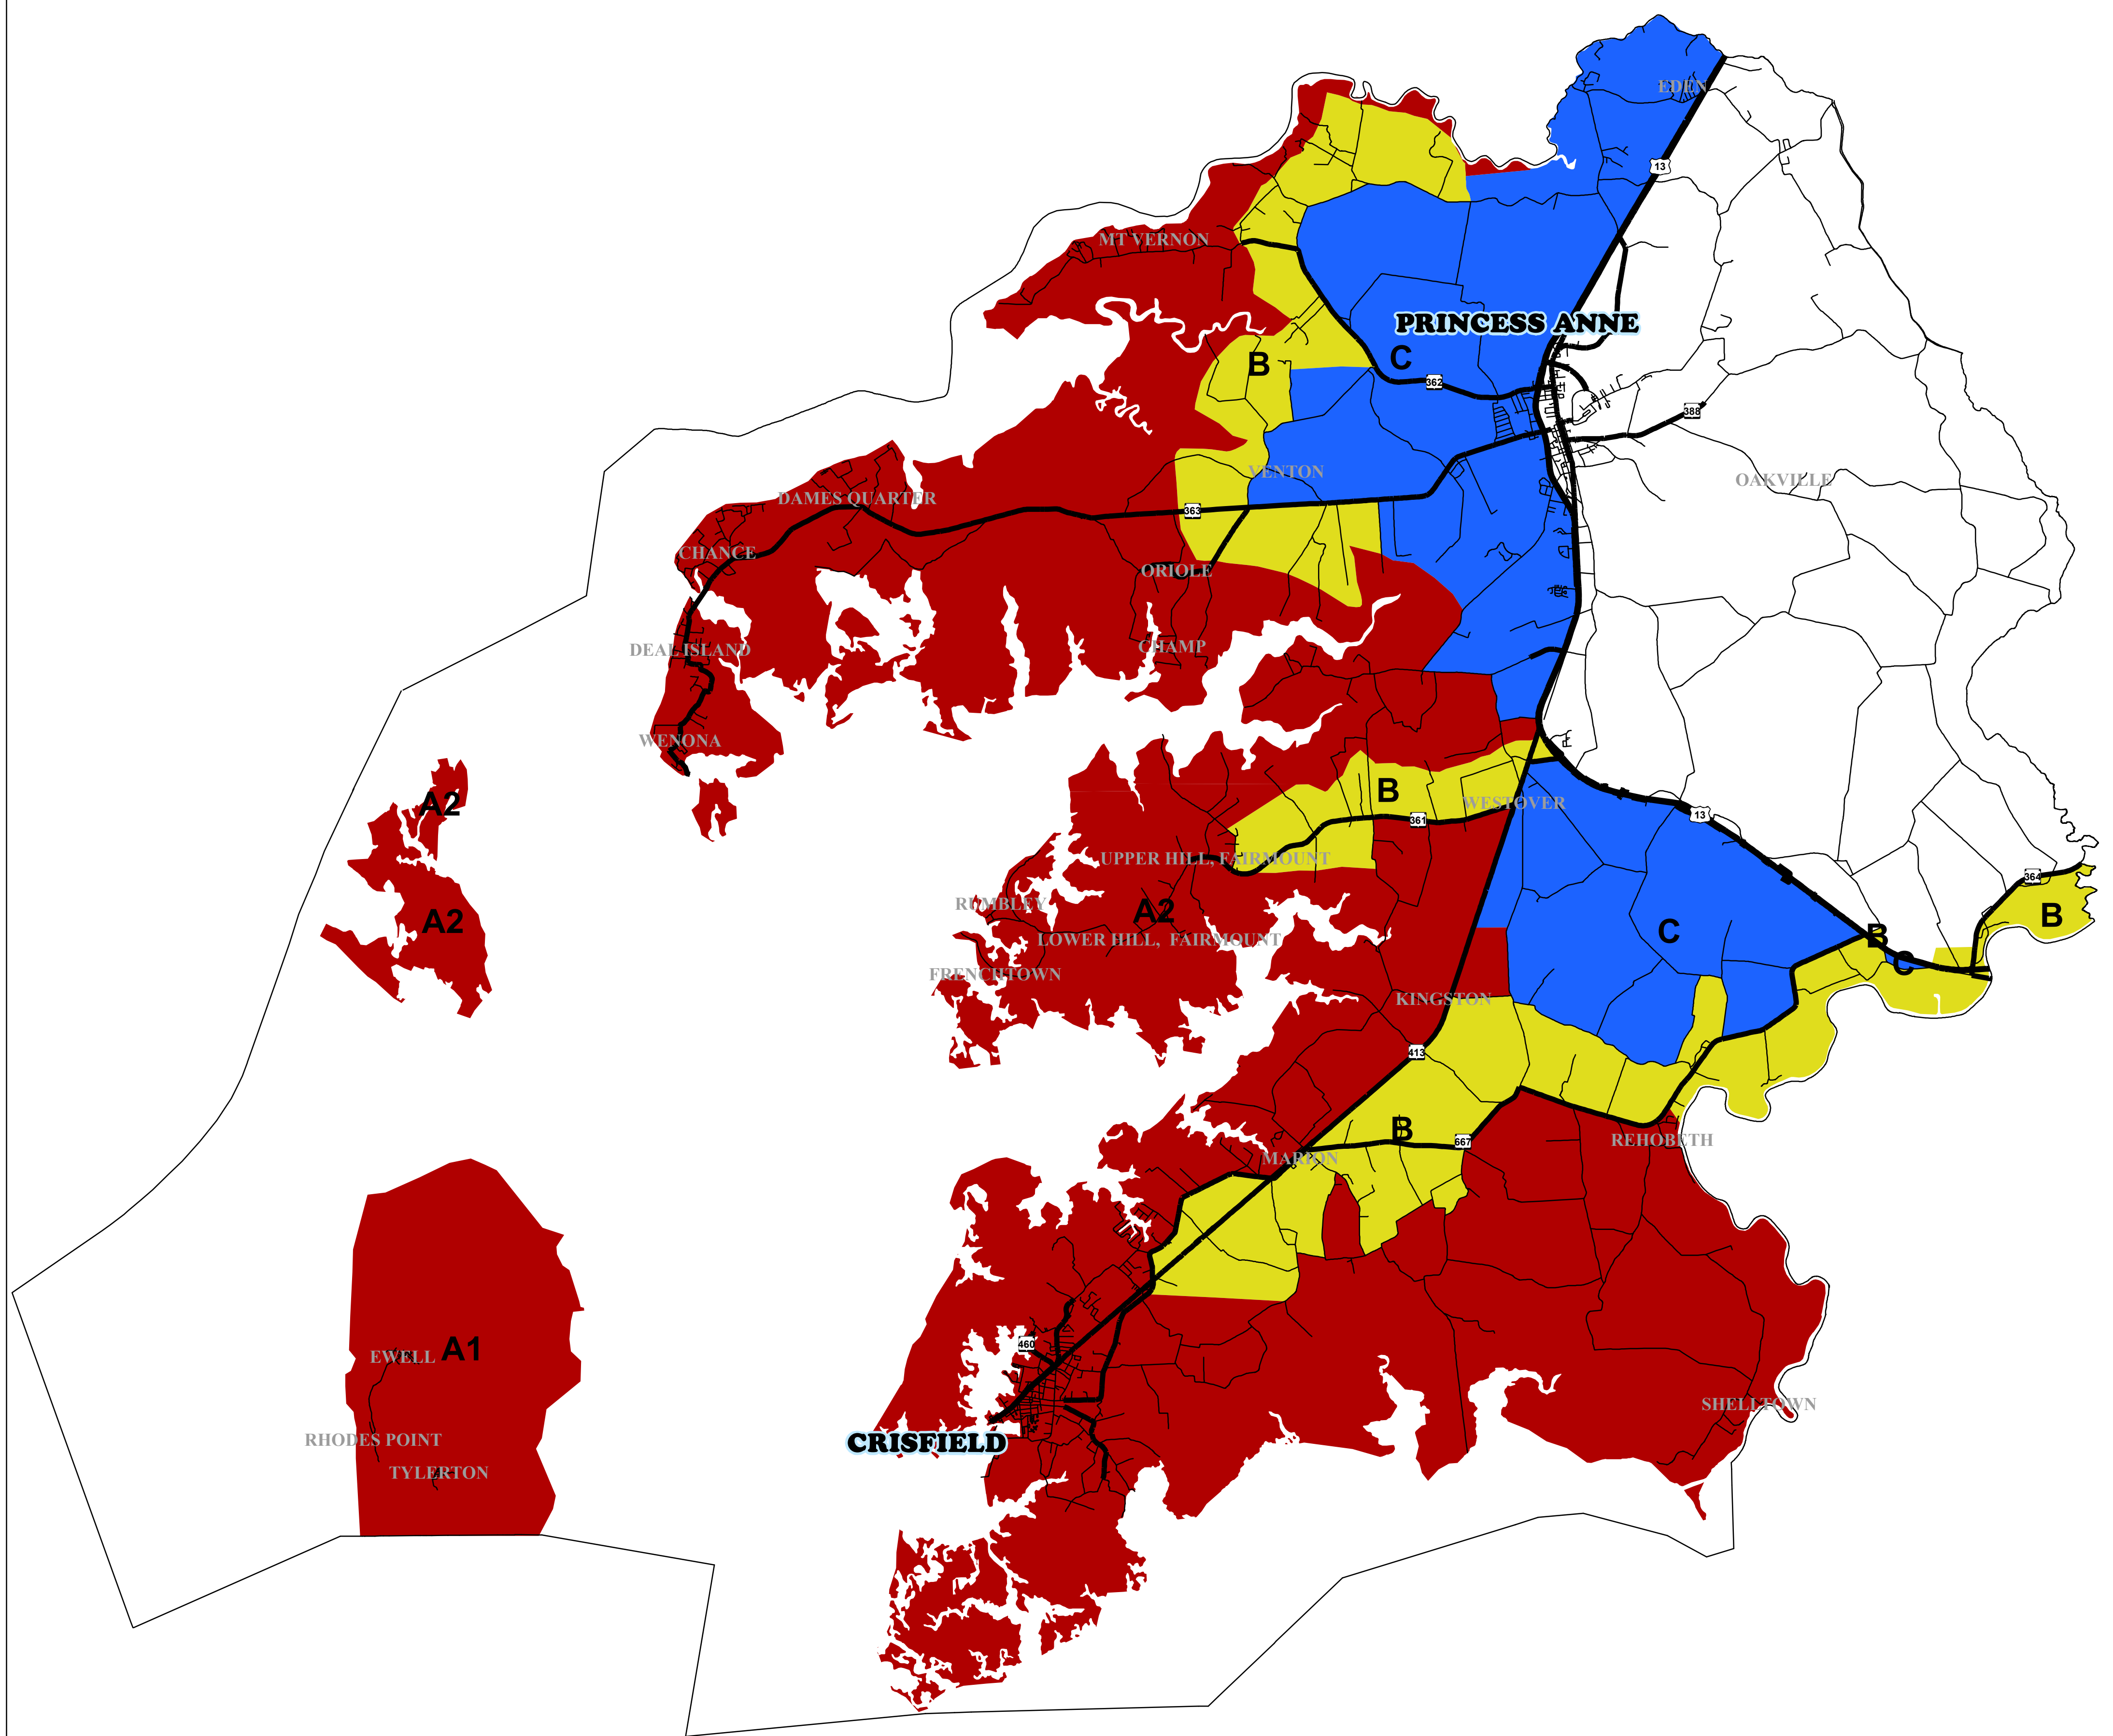

Somerset County Evacuation Zones

Date of Map: June 27, 2018
Produced by: The Department of Technical & Community Services